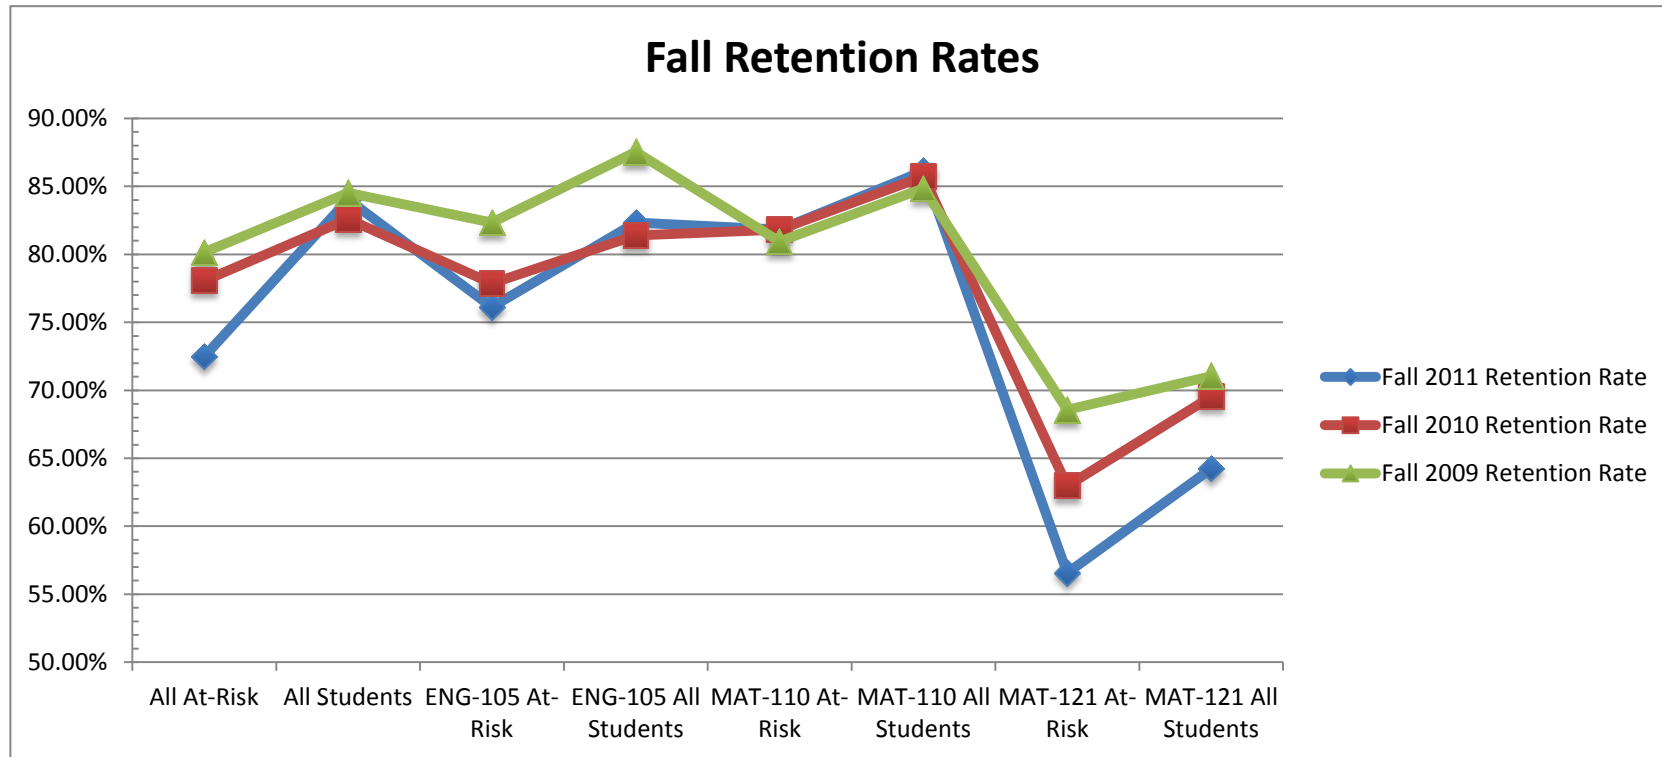

Student	Fall 2011 Retention Rate	Fall 2010 Retention Rate	Fall 2009 Retention Rate
All At-Risk	72.47%	78.05%	80.13%
All Students	84.03%	82.60%	84.51%
ENG-105 At-Risk	76.13%	77.87%	82.33%
ENG-105 All Students	82.32%	81.38%	87.53%
MAT-110 At-Risk	81.82%	81.82%	80.95%
MAT-110 All Students	86.13%	85.71%	84.85%
MAT-121 At-Risk	56.57%	62.96%	68.57%
MAT-121 All Students	64.24%	69.53%	71.03%

ENG-105 English Composition I
MAT-110 Math for Liberal Arts
MAT-121 College Algebra